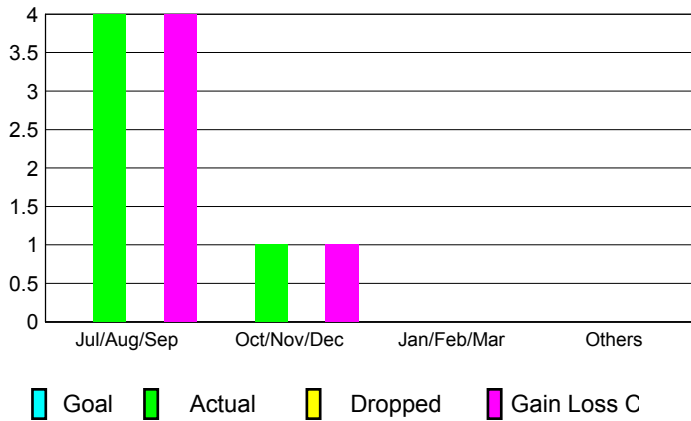

GMT: **PEI-JEN CHEN**

Location: **REP OF CHINA**

GMT CA: **5**

**CLUBS**

Month	New Club Goal	Actual New Clubs	Actual Dropped Clubs	Gain/Loss of Clubs
<b>2012-2013</b>				
Jul/Aug/Sep		4	0	4
Oct/Nov/Dec		1	0	1
Jan/Feb/Mar		0	0	0
Apr/May/Jun		0	0	0
<b>Totals</b>		<b>5</b>	<b>0</b>	<b>5</b>

**Club Results 2012-2013**

Goal, New, Dropped, Gain/Loss

**YTD Status Quo Clubs 2012-2013**

Status Quo Clubs Compared to Status Quo Members

**Club Gain/Loss 2012-2013**

**MEMBERSHIP**

Month	Net Memb Goal	Actual New Memb	Actual Dropped Memb	Gain/Loss of Memb
<b>2012-2013</b>				
Jul/Aug/Sep		525	510	15
Oct/Nov/Dec		45	145	-100
Jan/Feb/Mar		140	10	130
Apr/May/Jun		20	61	-41
<b>Totals</b>		<b>730</b>	<b>726</b>	<b>4</b>