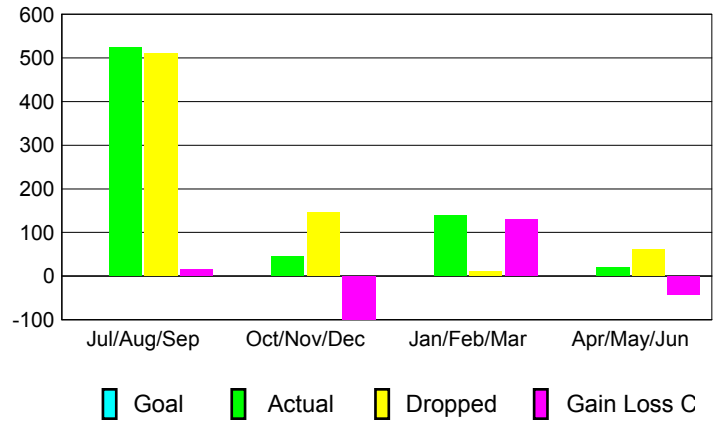

GMT: **PEI-JEN CHEN**

Location: **REP OF CHINA**

GMT CA: **5**

**CLUBS**

Month	New Club Goal	Actual New Clubs	Actual Dropped Clubs	Gain/Loss of Clubs
<b>2012-2013</b>				
Jul/Aug/Sep		4	0	4
Oct/Nov/Dec		1	0	1
Jan/Feb/Mar		0	0	0
Apr/May/Jun		0	0	0
<b>Totals</b>		<b>5</b>	<b>0</b>	<b>5</b>

**Club Results 2012-2013**

Goal, New, Dropped, Gain/Loss

**YTD Status Quo Clubs 2012-2013**

Status Quo Clubs Compared to Status Quo Members

**Club Gain/Loss 2012-2013**

**MEMBERSHIP**

Month	Net Memb Goal	Actual New Memb	Actual Dropped Memb	Gain/Loss of Memb
<b>2012-2013</b>				
Jul/Aug/Sep		525	510	15
Oct/Nov/Dec		45	145	-100
Jan/Feb/Mar		140	10	130
Apr/May/Jun		20	61	-41
<b>Totals</b>		<b>730</b>	<b>726</b>	<b>4</b>

**Membership Results 2012-2013**

Goal, New, Dropped, Gain/Loss

**Gender Comparison 2012-2013**

**Membership Gain/Loss 2012-2013**